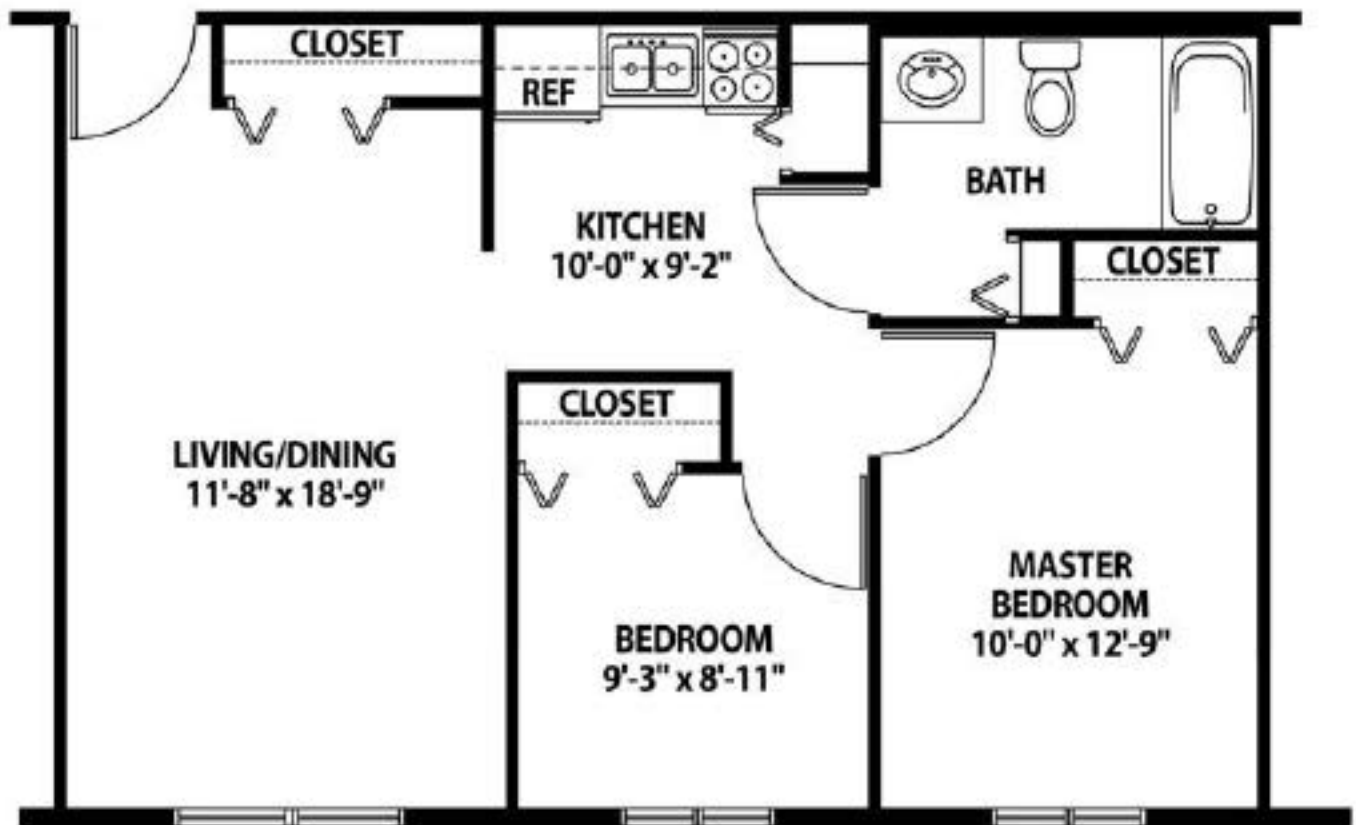

Aspens 2

Two-bedroom, One-bath | 759 sq. ft.

CLERMONT PARK

A Neighborhood of
CHRISTIAN LIVING COMMUNITIES

2479 South Clermont Street | Denver, CO 80222 | 720.974.7275