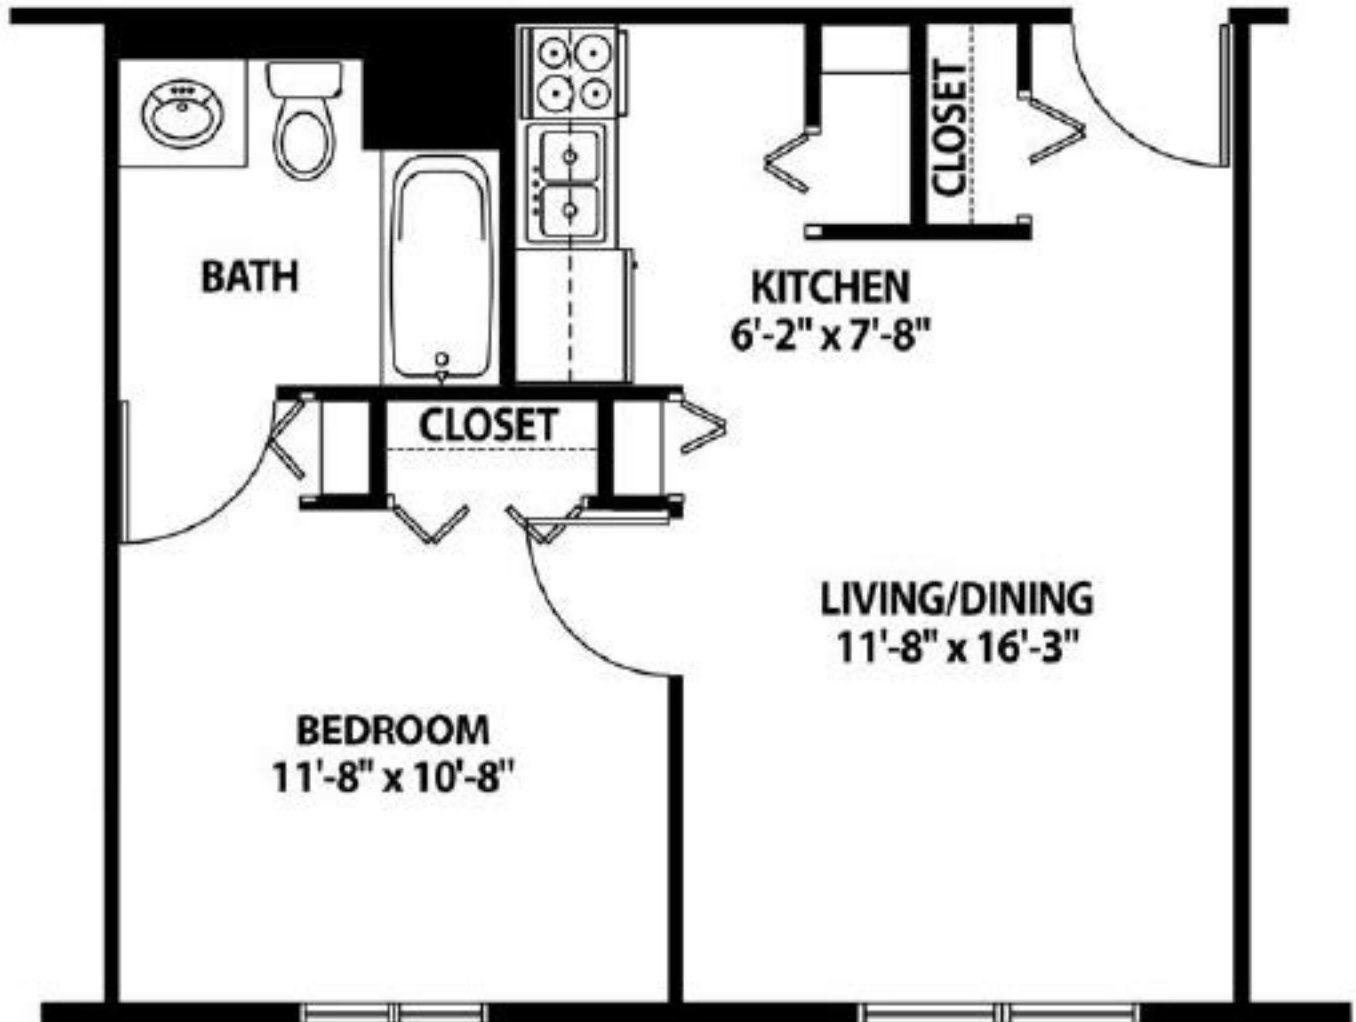

Aspens 1

One-bedroom, One-bath | 515 sq. ft.

CLERMONT

P A R K

A Neighborhood of
CHRISTIAN LIVING COMMUNITIES

2479 South Clermont Street | Denver, CO 80222 | 720.974.7275