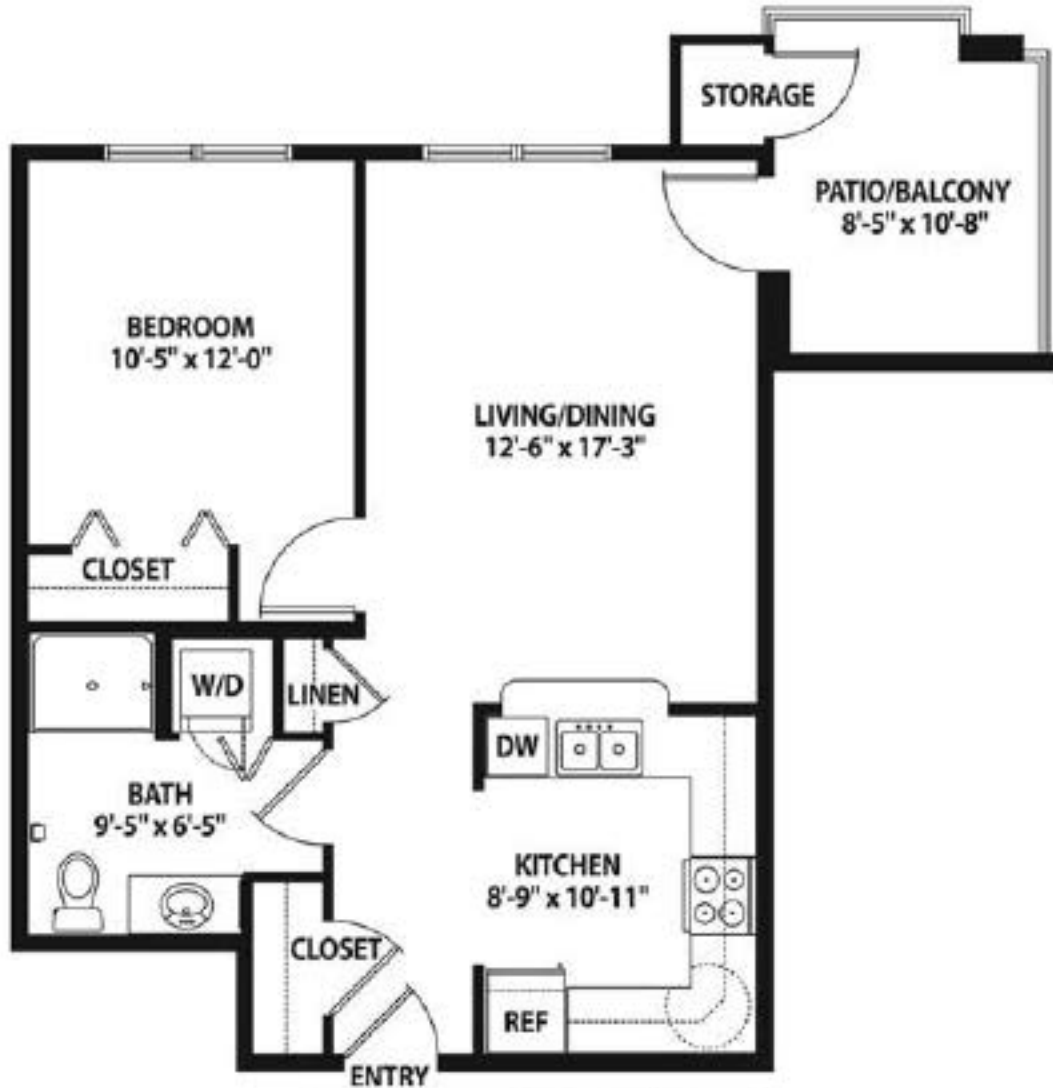

Cypress

One-bedroom, One-bath | 679 sq. ft.

CLERMONT PARK

A Neighborhood of
CHRISTIAN LIVING COMMUNITIES

2479 South Clermont Street | Denver, CO 80222 | 720.974.7275