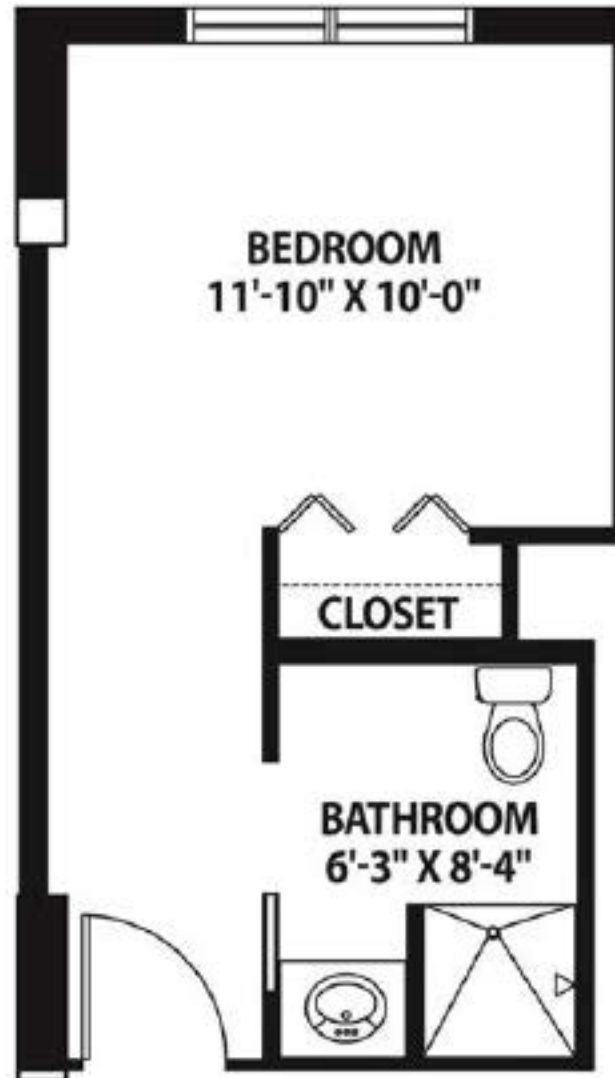

Goldenrod Studio

Studio, One-bath | 280-300 sq. ft.

CLERMONT

P A R K

A Neighborhood of
CHRISTIAN LIVING COMMUNITIES

2479 South Clermont Street | Denver, CO 80222 | 720.974.7275