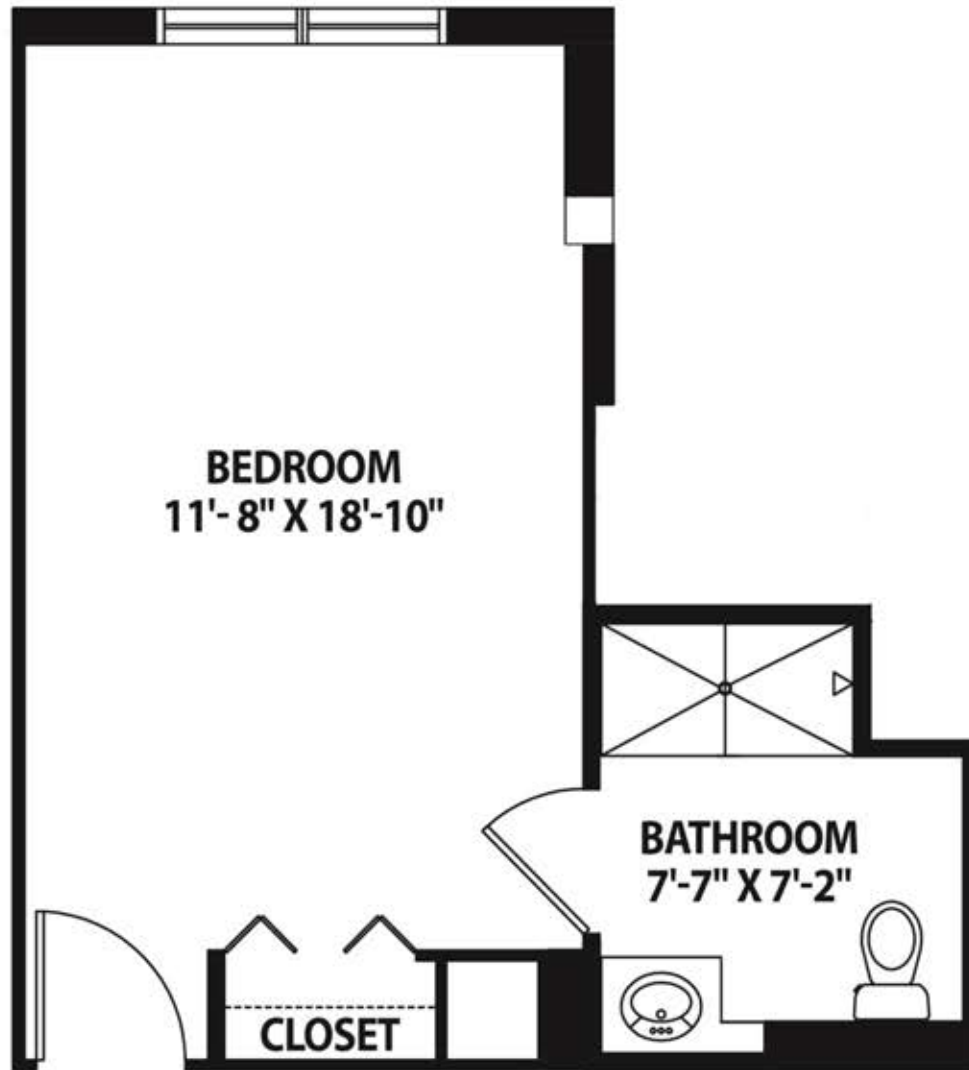

Goldenrod Studio Deluxe

Studio Deluxe | 300-400 sq. ft.

CLERMONT

P A R K

A Neighborhood of
CHRISTIAN LIVING COMMUNITIES

2479 South Clermont Street | Denver, CO 80222 | 720.974.7275