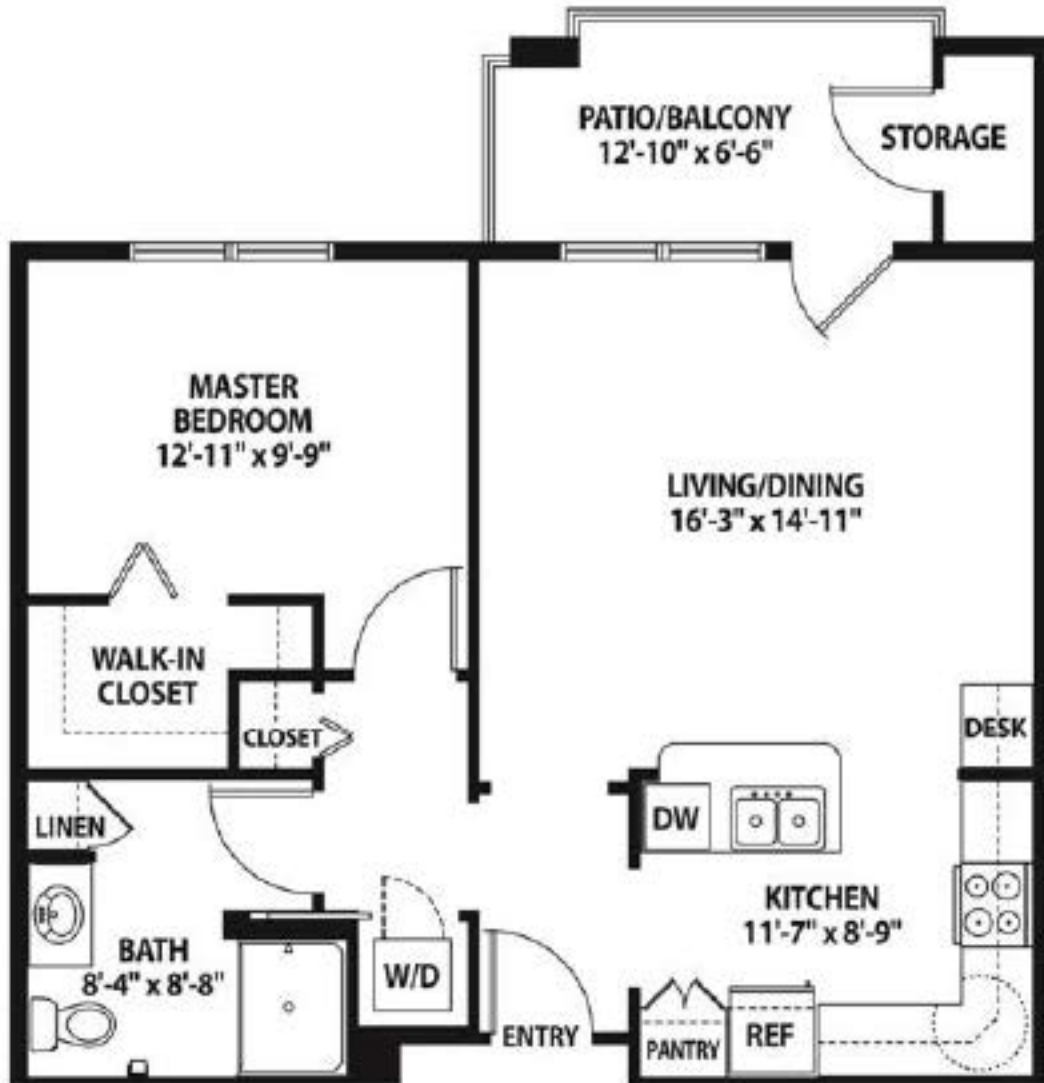

# Hawthorn

One-bedroom, One-bath | 748 sq. ft.