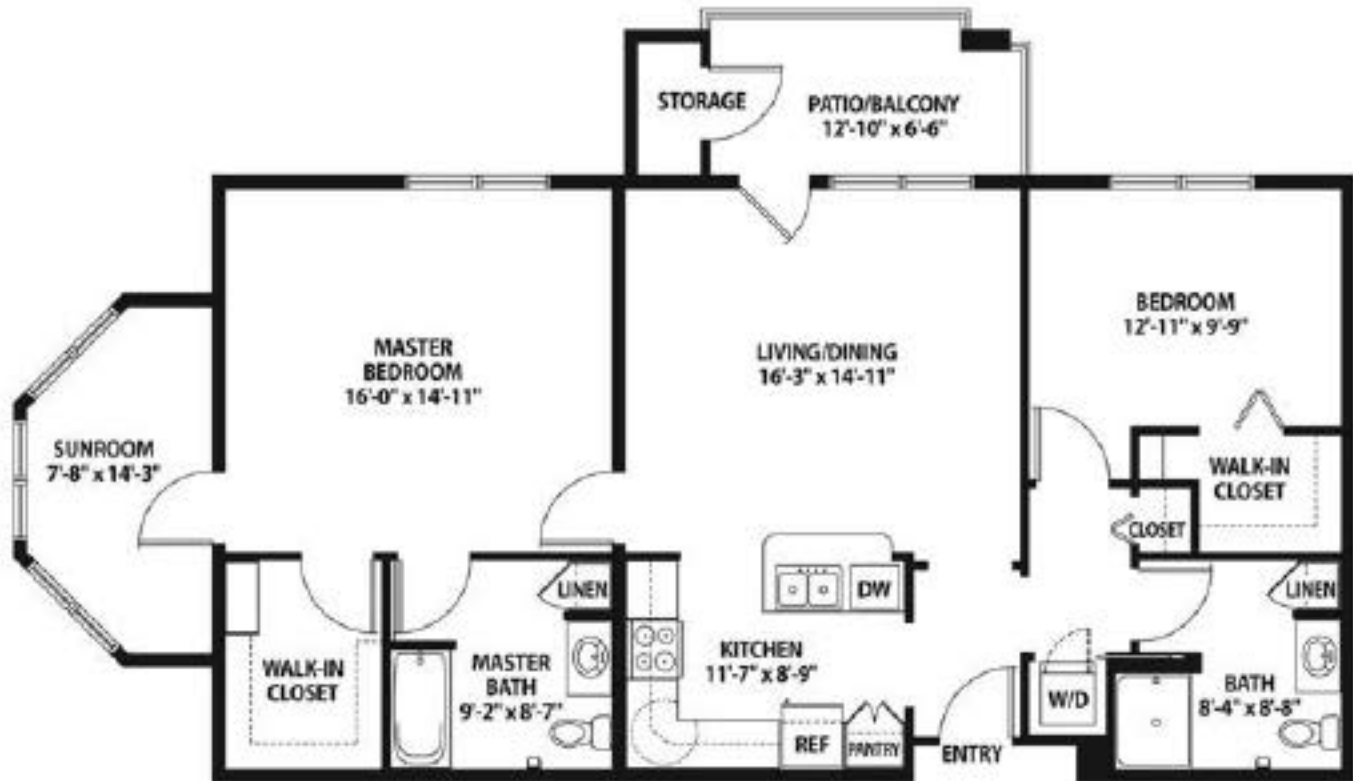

Mulberry

Two-bedroom, Two-bath with Sunroom | 1,279 sq. ft.

CLERMONT PARK

A Neighborhood of
CHRISTIAN LIVING COMMUNITIES

2479 South Clermont Street | Denver, CO 80222 | 720.974.7275