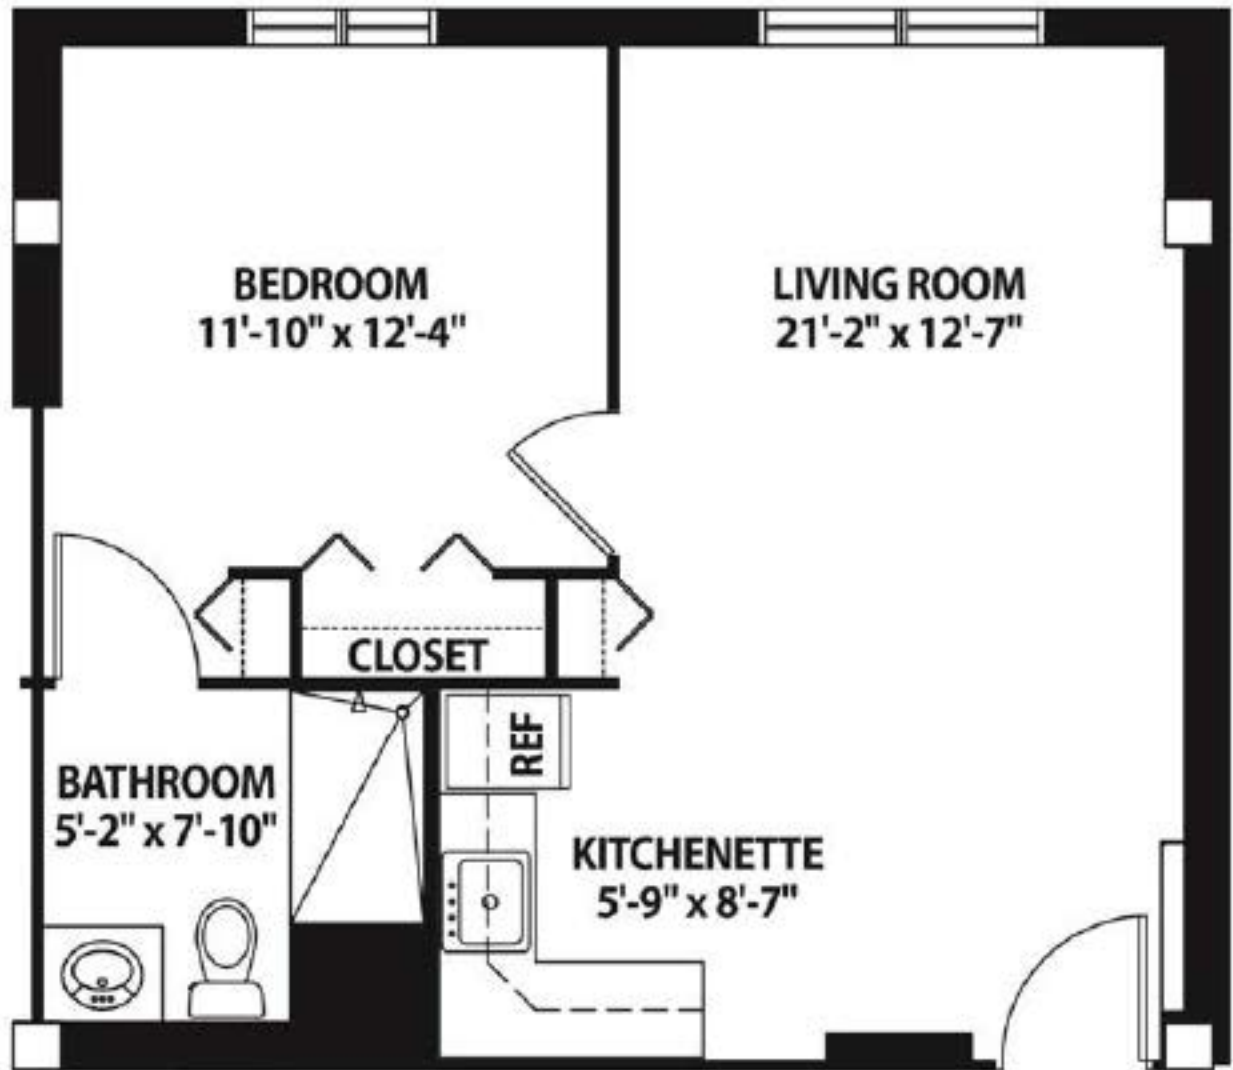

primrose One-Bedroom

One-bedroom, One-bath | 475-505 sq. ft.

CLERMONT PARK

A Neighborhood of
CHRISTIAN LIVING COMMUNITIES

2479 South Clermont Street | Denver, CO 80222 | 720.974.7275