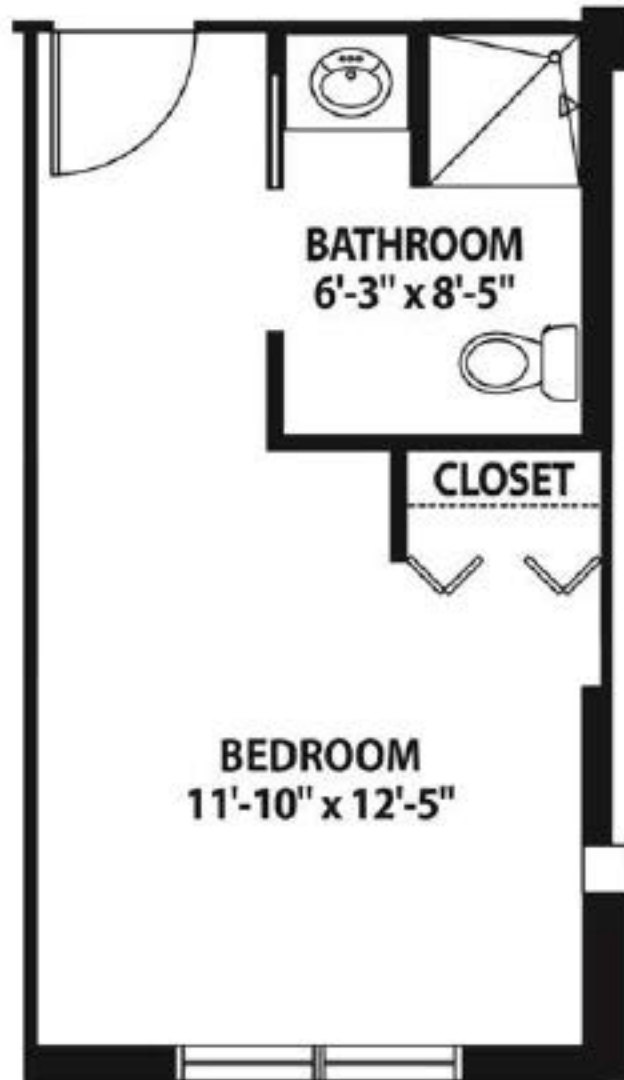

# primrose studio

Studio | 250-275 sq. ft.